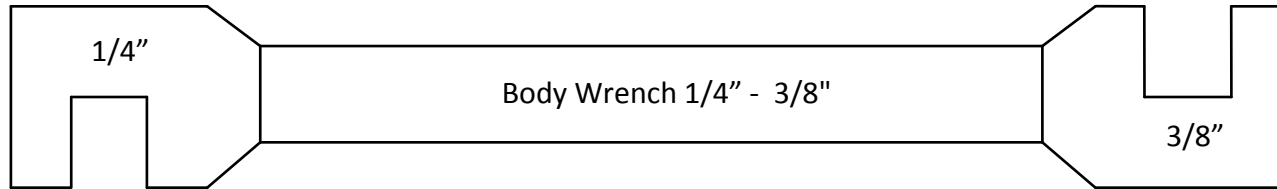

Body wrenches offer a secure grip on formed (tee, elbows etc..) Gyrolok fittings during assembly

NOTES:			
LEGEND	REVISIONS		
	REV	DATE	DESCRIPTION
 Know How in Flow Control	COURSE NO.	DRAWN BY	DATE
	GROUP NO.	GA drawing	
DRAWING TITLE			REV.
Body sleutels			0